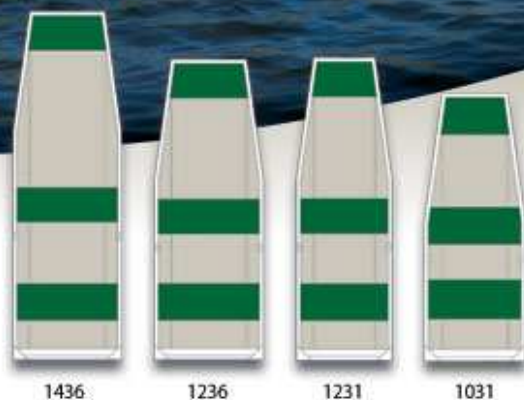

Model	1436	1236	1231	1031
Length	14' 0"	12' 2"	11' 10"	10' 0"
Beam	55"	55"	46"	46"
Bottom Width	36"	36"	31"	31"
Side Depth	17"	17"	14"	14"
Transom Height	15"	15"	15"	15"
Dry Weight Approx.	175 lbs.	140 lbs.	80 lbs.	70 lbs.
Person Capacity	3	3	2	2
Load Capacity	600 lbs.	510 lbs.	390 lbs.	325 lbs.
Aluminum Gauge*	.063"	.063"	.050"	.050"
HP Rating	15 Max.	10 Max.	6 Max.	4 Max.

\*Aluminum gauge bow/bottom and sides.

UltraCraft's jon boats are quite simply the most versatile boats around. Built for pond fishing, a trip to the backwaters to hunt, or running a shallow river. Offered in a 31" and 36" extra-wide bottom width, these models feature all-welded construction, wide bench seats, and extra heavy gunwales.