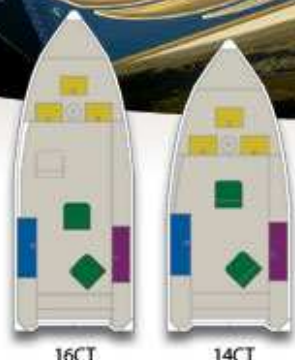

36" Aerated Livewell With Divider

16CT

14CT

- Console
- Seating
- Livewell Access
- Storage Access
- Rod Locker Access

Model	16CT	14CT
Length	15' 10"	14' 1"
Beam	72"	72"
Bow Height	33"	31"
Aluminum Gauge*	.063"	.063"
Transom Height	20"	20"
Dry Weight Approx.	525 lbs.	475 lbs.
Person Capacity	6	5
Load Capacity	1175 lbs.	1050 lbs.
HP Rating	40 Max.	30 Max.

\*Aluminum gauge bow/bottom and sides

Starboard Lockable Rod Locker

Wide open fishing room is what tiller anglers prefer in a fishing boat, and both the Voyager 16CT and 14CT models provide just that. Perfect for the walleye angler that likes to backtroll, these two boats offer pinpoint boat control to make them successful.